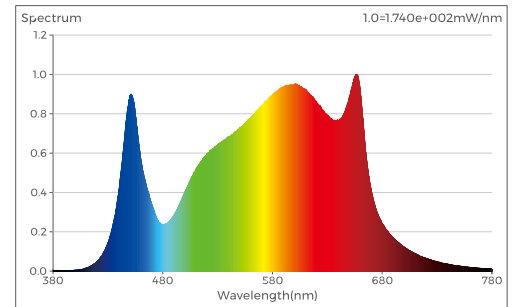

### Technical Data:

Model	Beam Angle	PPF	CRI	PPF Efficacy	Size(MM)	System Power	Input Voltage	Working Temperature	IP Grade
YB-GL1098-W300	120°	660 $\mu$ mol/s	$\geq 70$	2.7 $\mu$ mol/J	1098*434*95	300 $\pm$ 10W	AC100V ~ 277V SMD2835 LED	-25 ~ +45°C	IP65
YB-GL1098-W600	120°	1320 $\mu$ mol/s	$\geq 70$	2.7 $\mu$ mol/J	1098*1004*95	600 $\pm$ 20W	AC100V ~ 277V SMD2835 LED	-25 ~ +45°C	IP65
YB-GL1098-W1000	120°	2200 $\mu$ mol/s	$\geq 70$	2.7 $\mu$ mol/J	1098*1764*95	1000 $\pm$ 30W	AC100V ~ 277V SMD2835 LED	-25 ~ +45°C	IP65