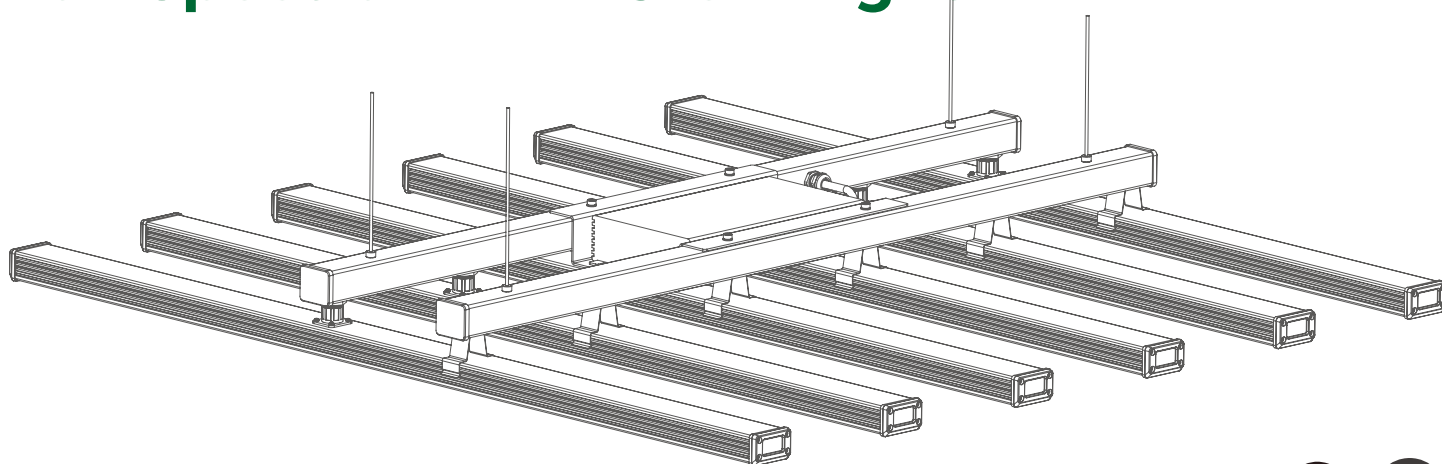

## 2020 LED Grow Light Specification Full Spectrum LED Grow Light

ADD:CN Headquarter: No.4/F Bldg 4 No. 37 KENGWEI AVE. , SHIYAN TOWN, BAOAN DIST., SHENZHEN, CHINA  
US California Warehouse: 42410 Winchester Rd. Temecula, CA 92590  
US Florida Warehouse: 204 SW 21 Terrace Fort Lauderdale, FL 33312

### Technical Data:

Model	Beam Angle	PPF	CRI	PPF Efficacy	Size(MM)	System Power	Input Voltage	Working Temperature	IP Grade
YB-GL1098-W300	120°	660 $\mu$ mol/s	$\geq 70$	2.7 $\mu$ mol/J	1098*434*95	300 $\pm$ 10W	AC100V ~ 277V SMD2835 LED	-25 ~ +45°C	IP65
YB-GL1098-W600	120°	1320 $\mu$ mol/s	$\geq 70$	2.7 $\mu$ mol/J	1098*1004*95	600 $\pm$ 20W	AC100V ~ 277V SMD2835 LED	-25 ~ +45°C	IP65
YB-GL1098-W1000	120°	2200 $\mu$ mol/s	$\geq 70$	2.7 $\mu$ mol/J	1098*1764*95	1000 $\pm$ 30W	AC100V ~ 277V SMD2835 LED	-25 ~ +45°C	IP65